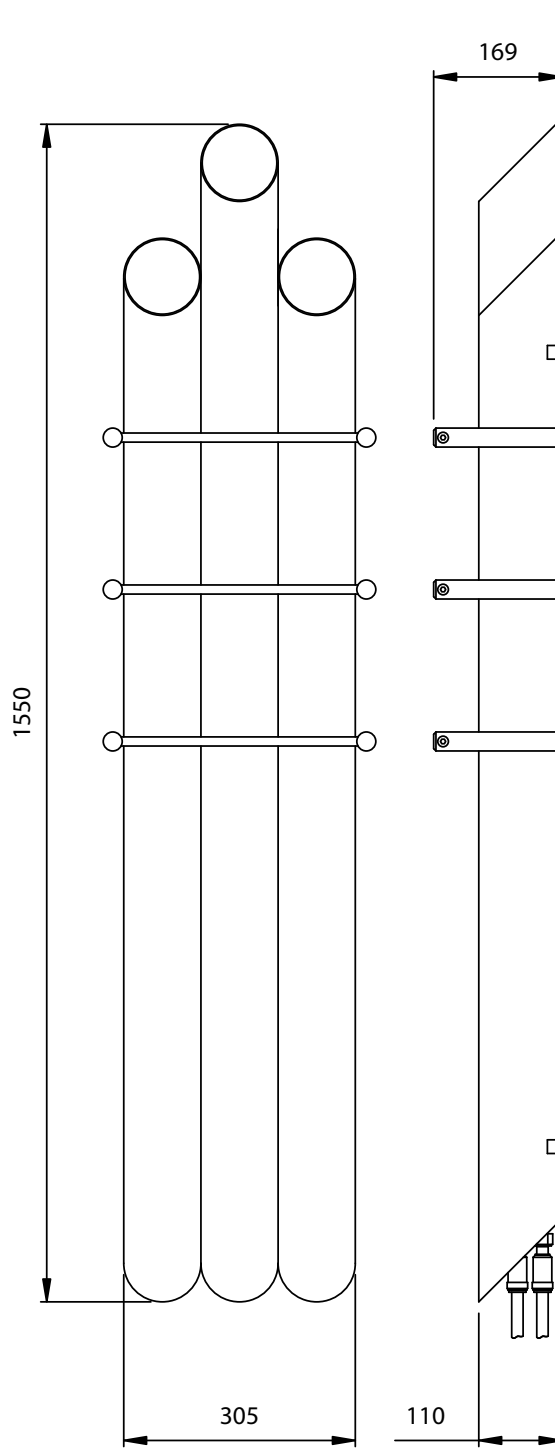

JOULEFLOW

OUTPUT 1324 WATTS
BRUSHED STAINLESS STEEL £2250

MANHATTAN A3/1550/T3

OTHER SIZES & CONFIGURATIONS AVAILABLE
PLEASE CALL FOR DETAILS